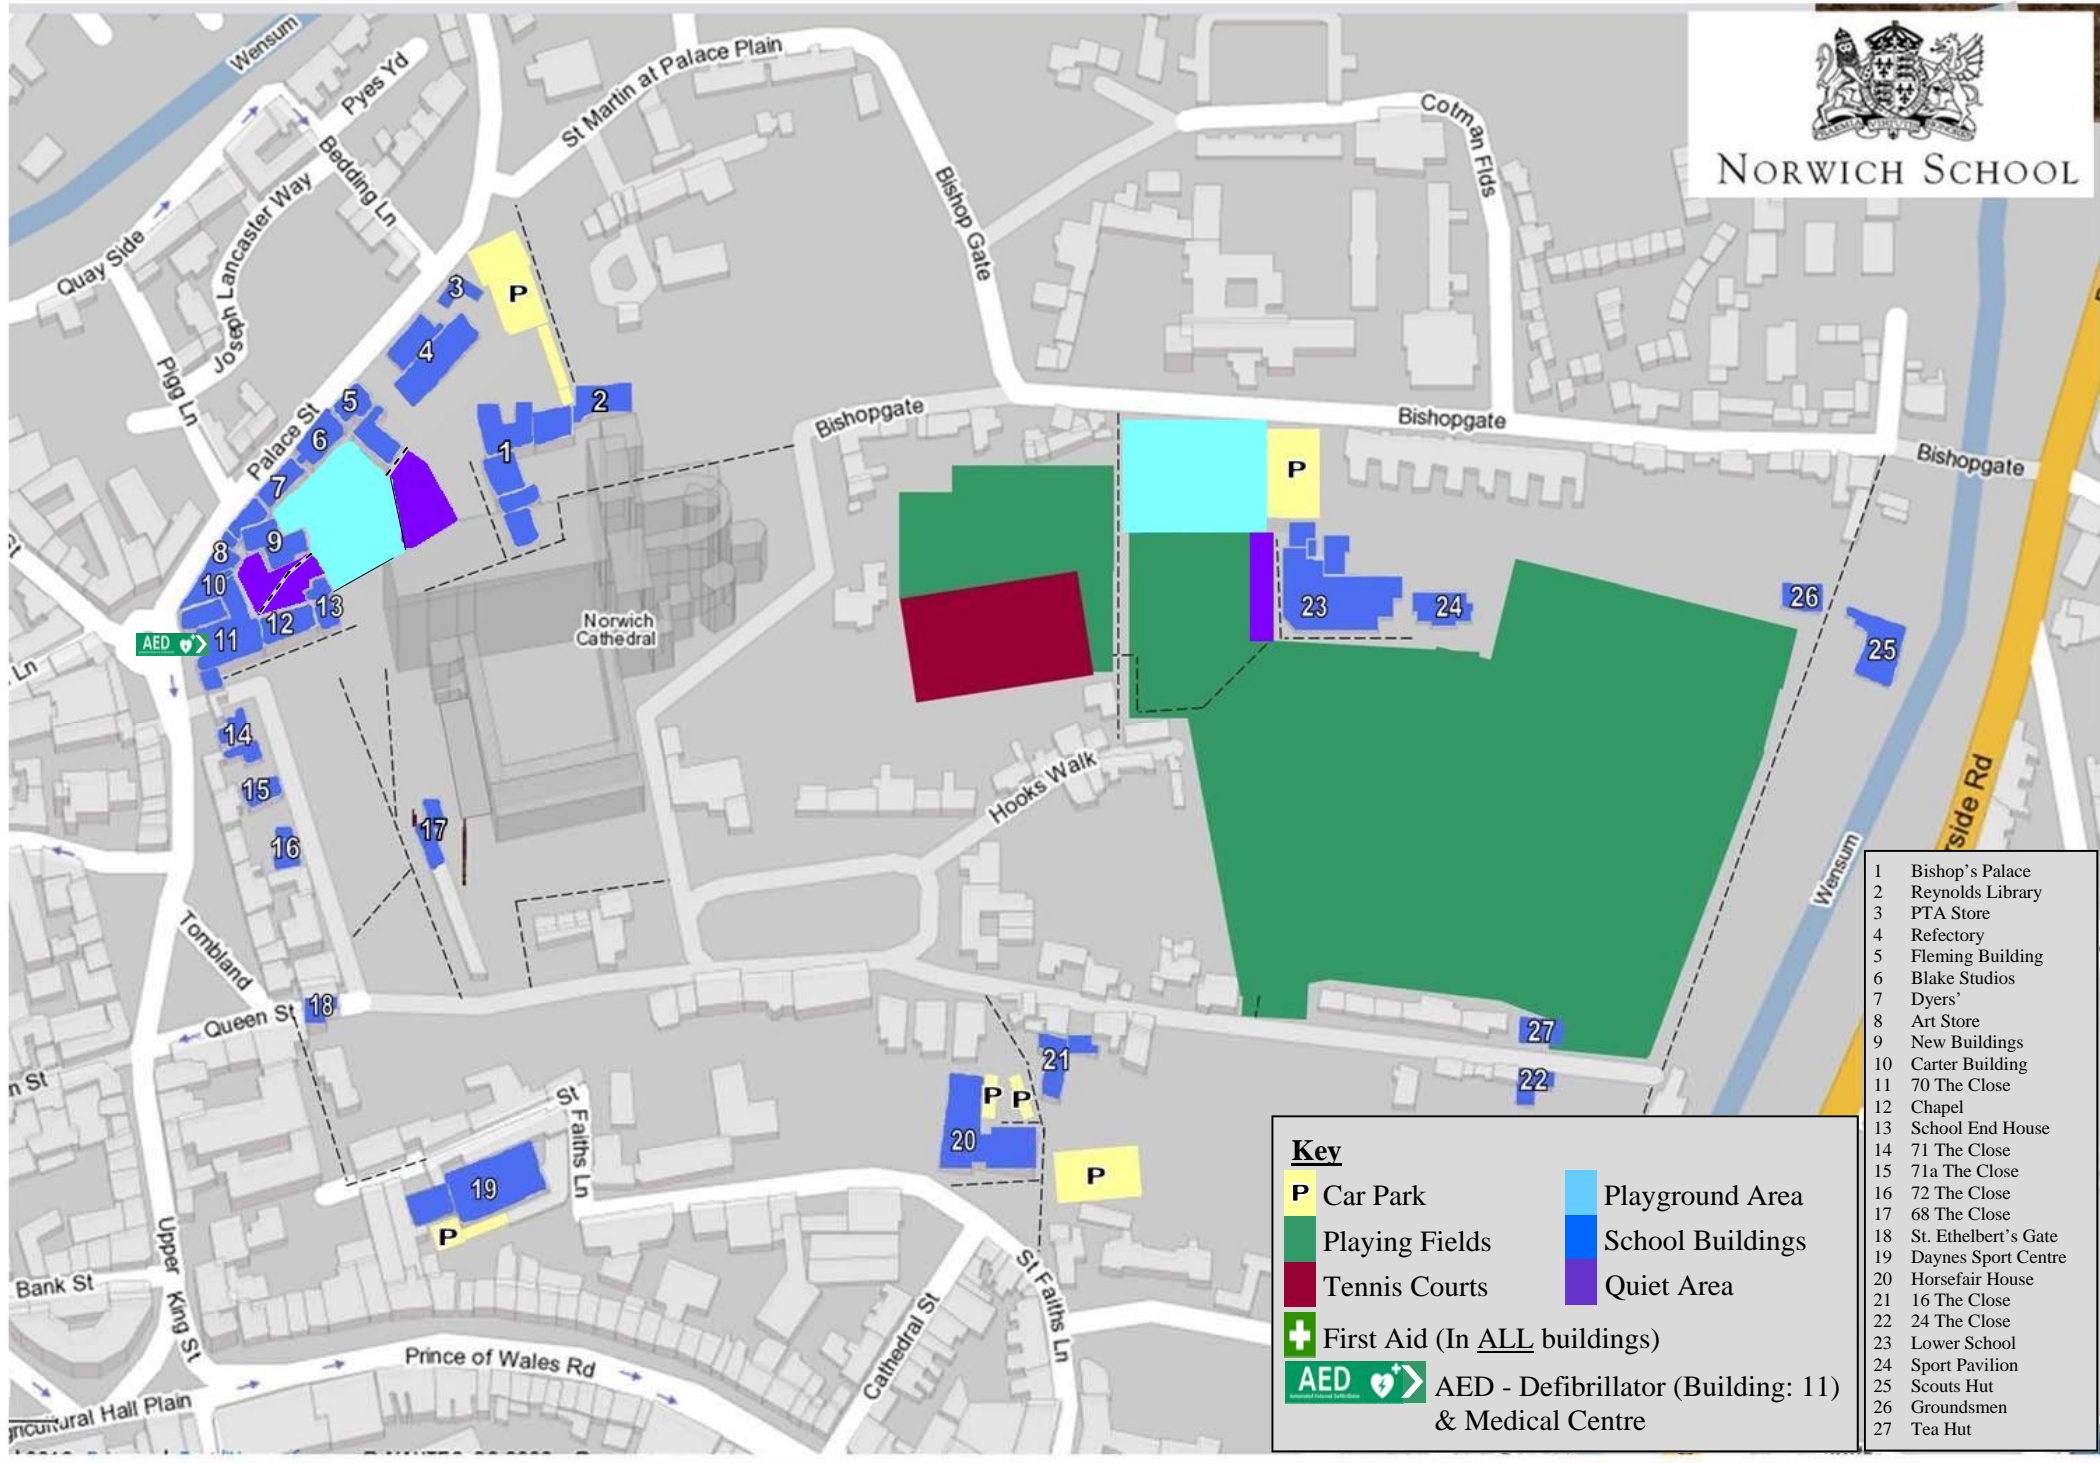

NORWICH SCHOOL

- 1 Bishop's Palace
- 2 Reynolds Library
- 3 PTA Store
- 4 Refectory
- 5 Fleming Building
- 6 Blake Studios
- 7 Dyers'
- 8 Art Store
- 9 New Buildings
- 10 Carter Building
- 11 70 The Close
- 12 Chapel
- 13 School End House
- 14 71 The Close
- 15 71a The Close
- 16 72 The Close
- 17 68 The Close
- 18 St. Ethelbert's Gate
- 19 Daynes Sport Centre
- 20 Horsefair House
- 21 16 The Close
- 22 24 The Close
- 23 Lower School
- 24 Sport Pavilion
- 25 Scouts Hut
- 26 Groundsmen
- 27 Tea Hut

**Key**

Car Park	Playground Area
Playing Fields	School Buildings
Tennis Courts	Quiet Area
First Aid (In ALL buildings)	
AED - Defibrillator (Building: 11) & Medical Centre	