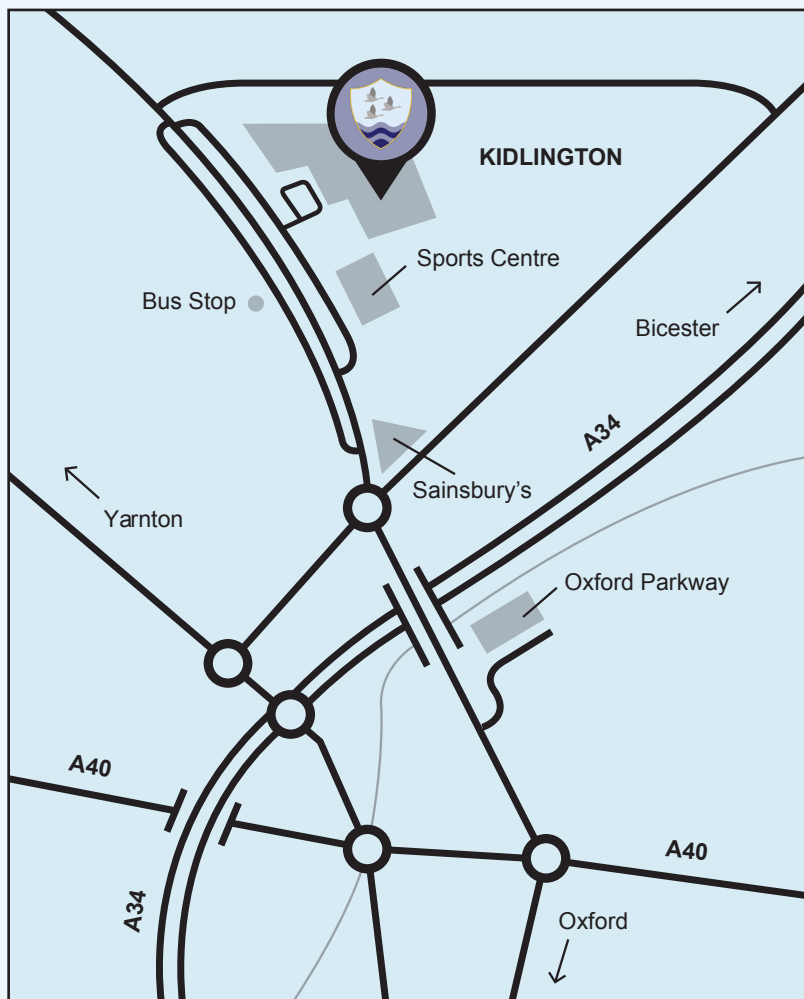

Gosford Hill School

Oxford Road, Kidlington, Oxon, OX5 2NT

How to find us...

Gosford Hill School is very easy to get to. We are located opposite a bus stop on the Oxford Road, with frequent buses to both Oxford City Centre and Headington.

The school is just over 1 mile away from Oxford Parkway Station, with easy access to / from the A34.

We have an ample car park which can be reached via Sat Nav by using the postcode: **OX5 2NU**. Upon arrival, please sign in at the Main Reception with photo identification or a valid transferable DBS certificate.