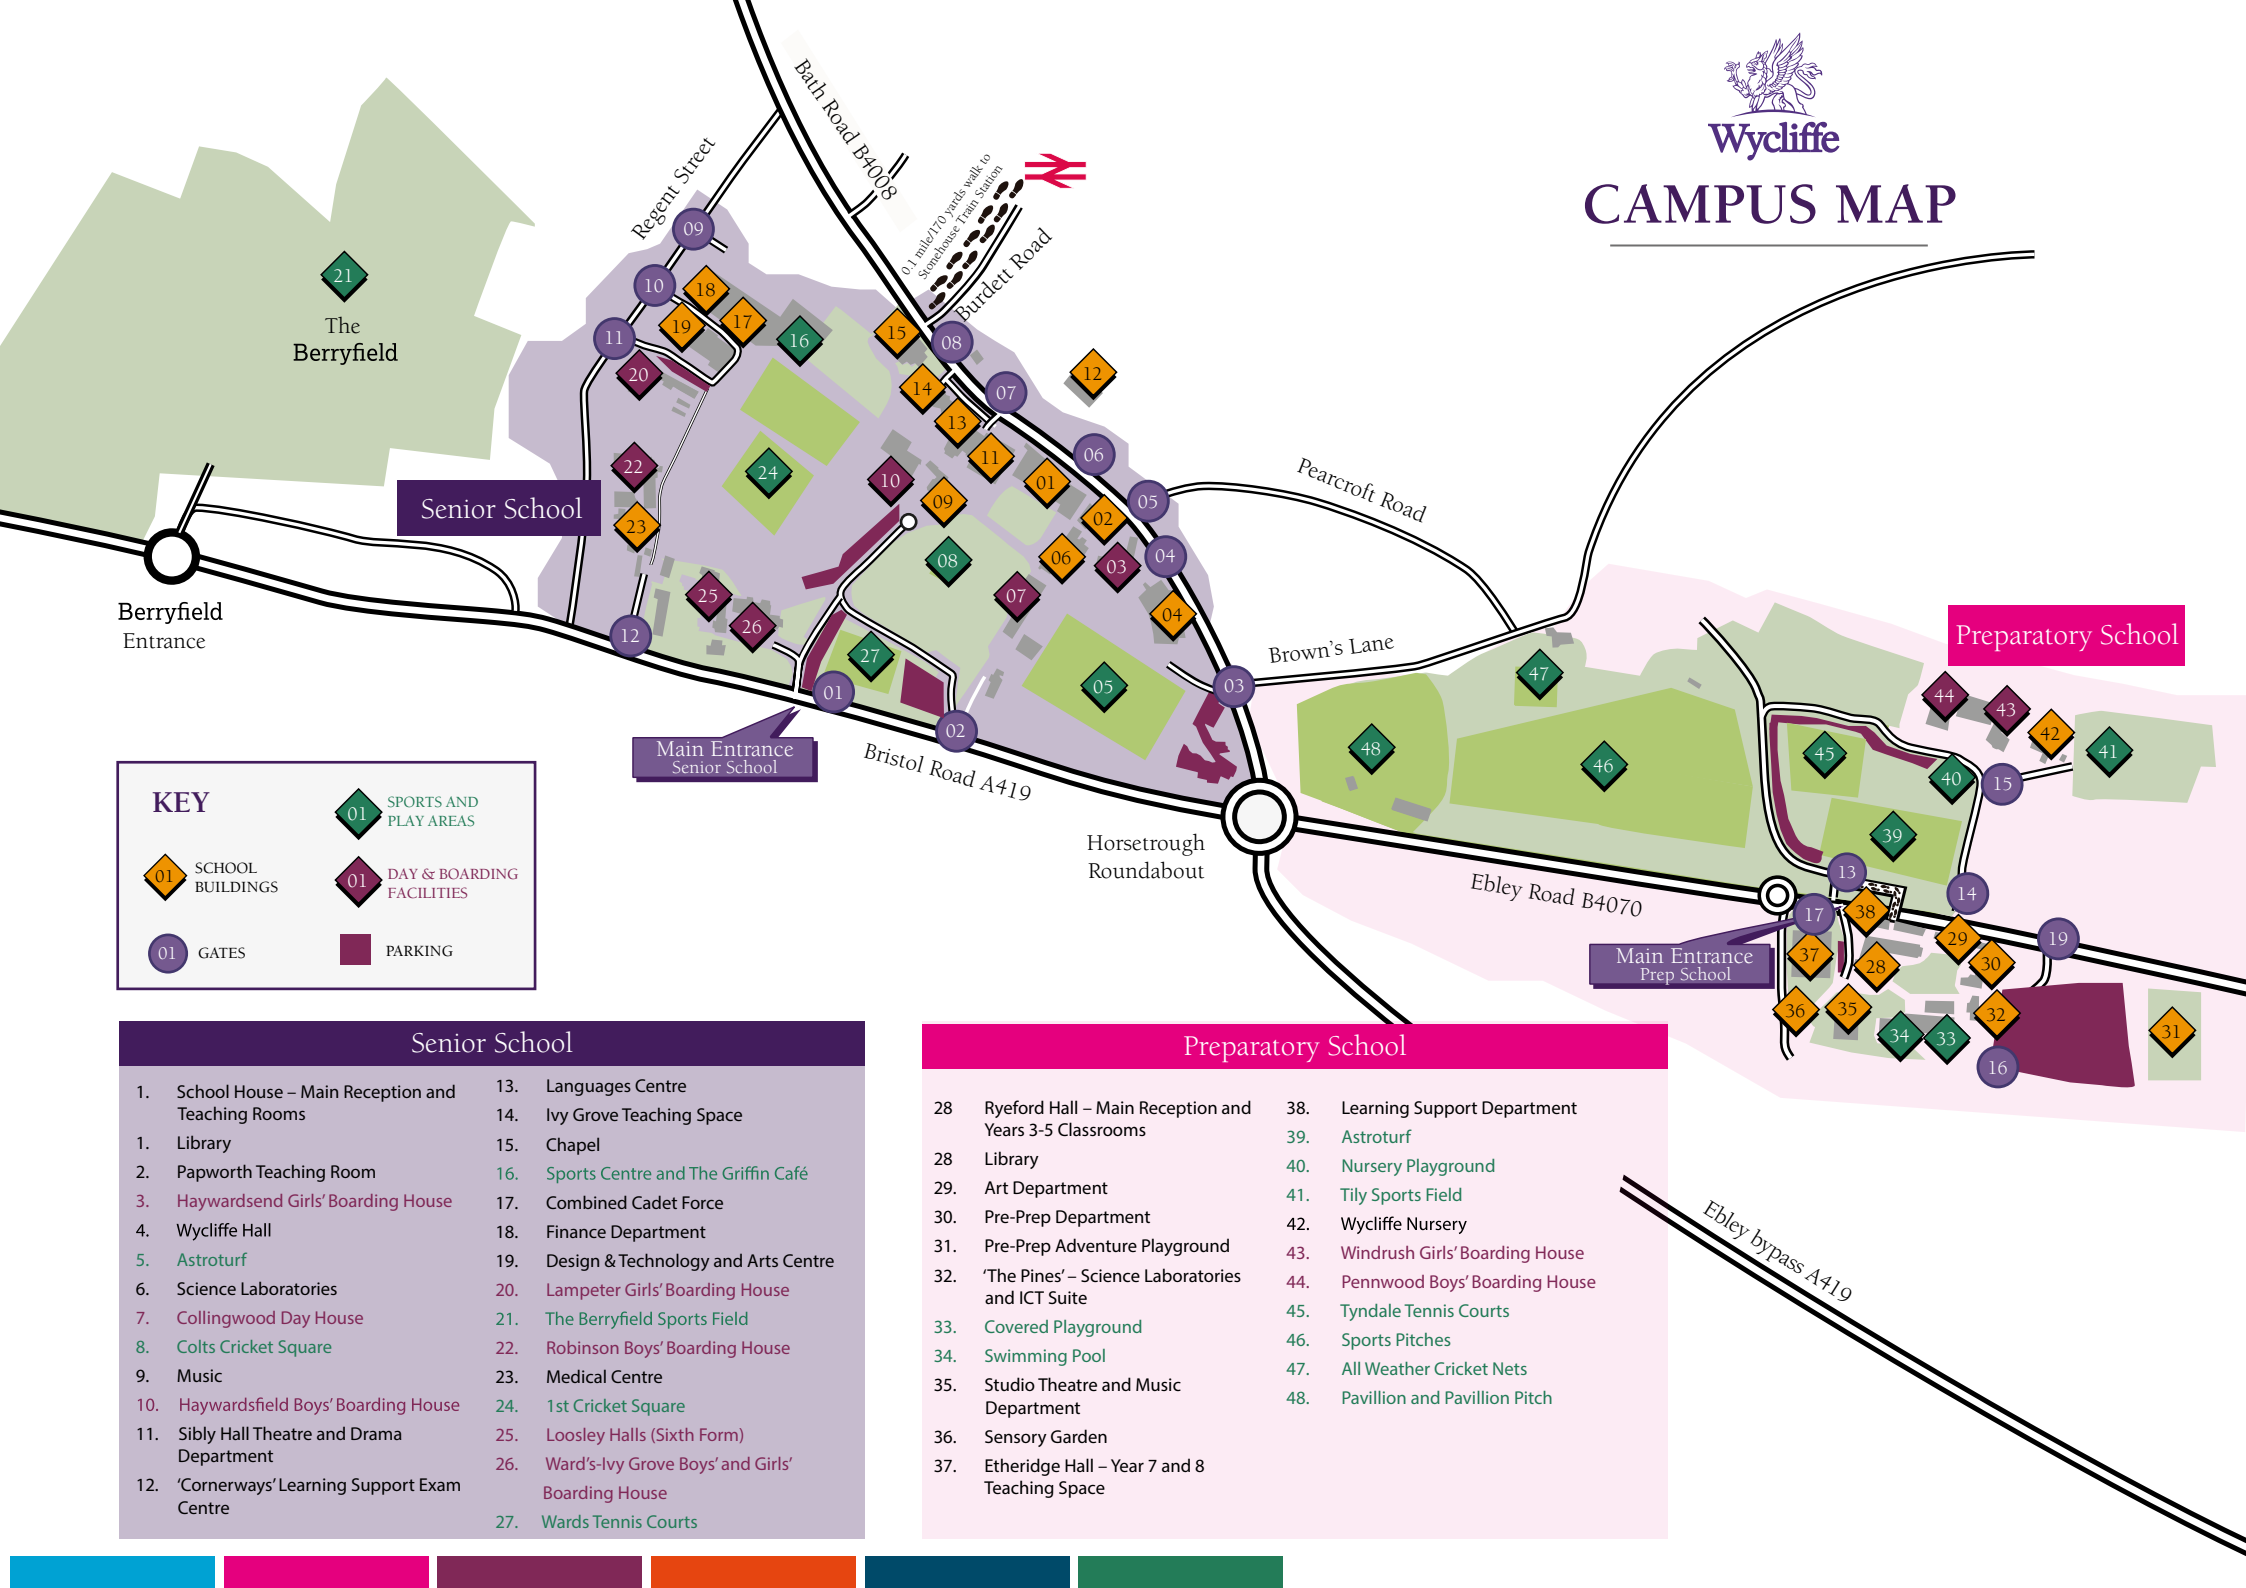

CAMPUS MAP

The Berryfield

Senior School

Preparatory School

Berryfield Entrance

Main Entrance Senior School

Main Entrance Prep School

KEY

- 01 SPORTS AND PLAY AREAS
- 01 SCHOOL BUILDINGS
- 01 DAY & BOARDING FACILITIES
- 01 GATES
- PARKING

Senior School	
1. School House – Main Reception and Teaching Rooms	13. Languages Centre
1. Library	14. Ivy Grove Teaching Space
2. Papworth Teaching Room	15. Chapel
3. Haywardsend Girls' Boarding House	16. Sports Centre and The Griffin Café
4. Wycliffe Hall	17. Combined Cadet Force
5. Astroturf	18. Finance Department
6. Science Laboratories	19. Design & Technology and Arts Centre
7. Collingwood Day House	20. Lampeter Girls' Boarding House
8. Colts Cricket Square	21. The Berryfield Sports Field
9. Music	22. Robinson Boys' Boarding House
10. Haywardsfield Boys' Boarding House	23. Medical Centre
11. Sibly Hall Theatre and Drama Department	24. 1st Cricket Square
12. 'Cornerways' Learning Support Exam Centre	25. Loosley Halls (Sixth Form)
	26. Ward's-Ivy Grove Boys' and Girls' Boarding House
	27. Wards Tennis Courts

Preparatory School	
28. Ryeford Hall – Main Reception and Years 3-5 Classrooms	38. Learning Support Department
28. Library	39. Astroturf
29. Art Department	40. Nursery Playground
30. Pre-Prep Department	41. Tily Sports Field
31. Pre-Prep Adventure Playground	42. Wycliffe Nursery
32. 'The Pines' – Science Laboratories and ICT Suite	43. Windrush Girls' Boarding House
33. Covered Playground	44. Penwood Boys' Boarding House
34. Swimming Pool	45. Tyndale Tennis Courts
35. Studio Theatre and Music Department	46. Sports Pitches
36. Sensory Garden	47. All Weather Cricket Nets
37. Etheridge Hall – Year 7 and 8 Teaching Space	48. Pavillion and Pavillion Pitch