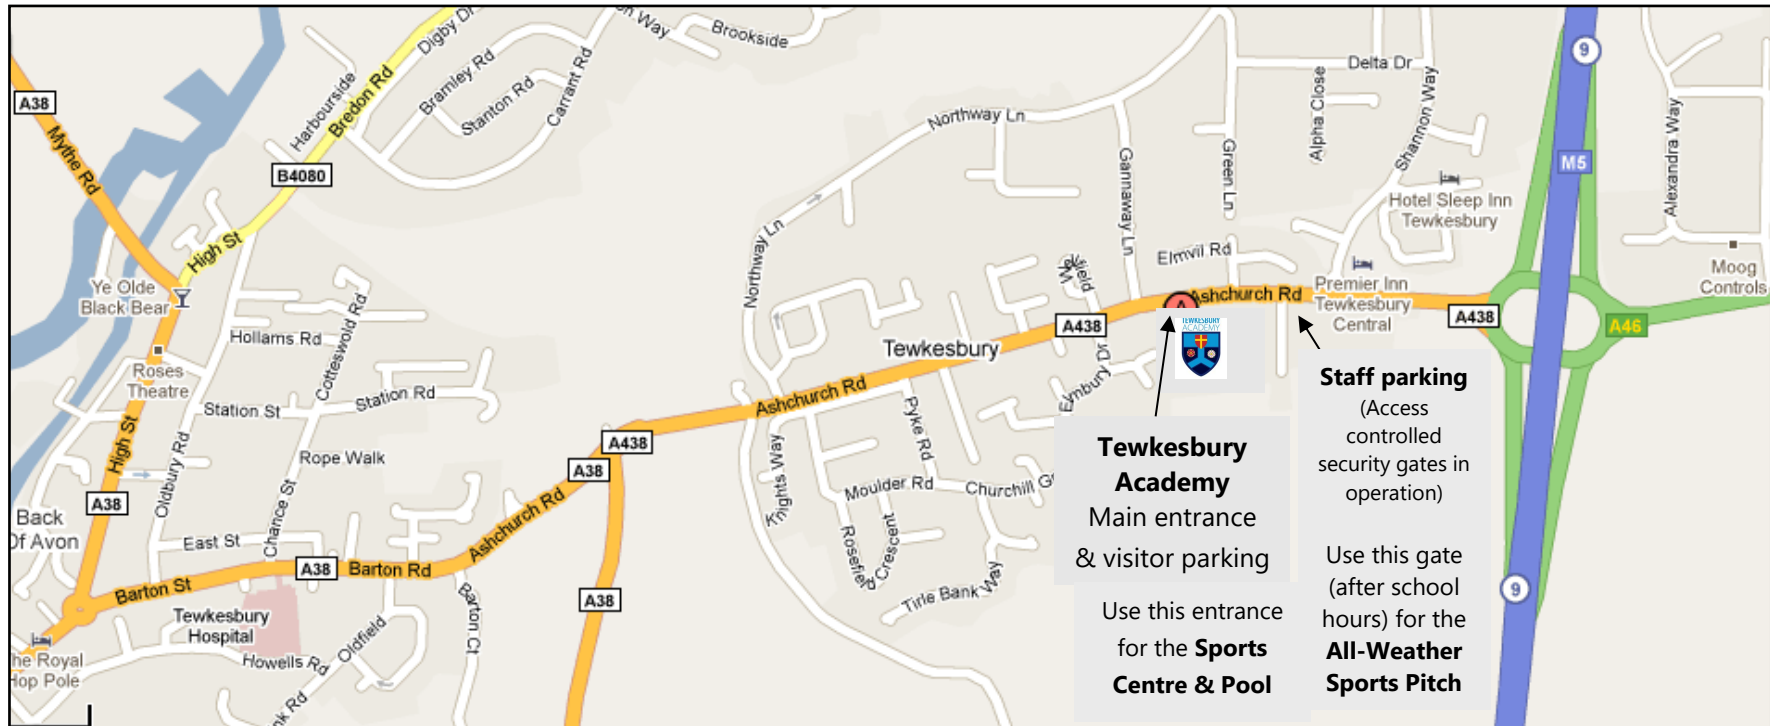

# Directions to Tewkesbury Academy

## From M5:

Leave the M5 at Junction 9 and follow the signs for Tewkesbury. Approximately 300m from the exit roundabout after passing through a set of traffic lights (the Elmbury Lodge Brewers Fayre pub will be on the right) you will see Tewkesbury Academy on your left. Do not enter at the first gate (security gates are in operation there). Continue straight ahead and past the school. After the pedestrian crossing, you will see the large blue Tewkesbury Academy signage - turn left at the entrance where the large white building is. There is a visitor car park immediately on the left. Once parked, please report to Reception located in the large white building and sign in.

## From Tewkesbury:

Follow signs towards the M5, when you see the large blue Tewkesbury Academy sign turn right at the main entrance. There is a visitor car park immediately on the left. Once parked, please report to Reception located in the large white building and sign in.