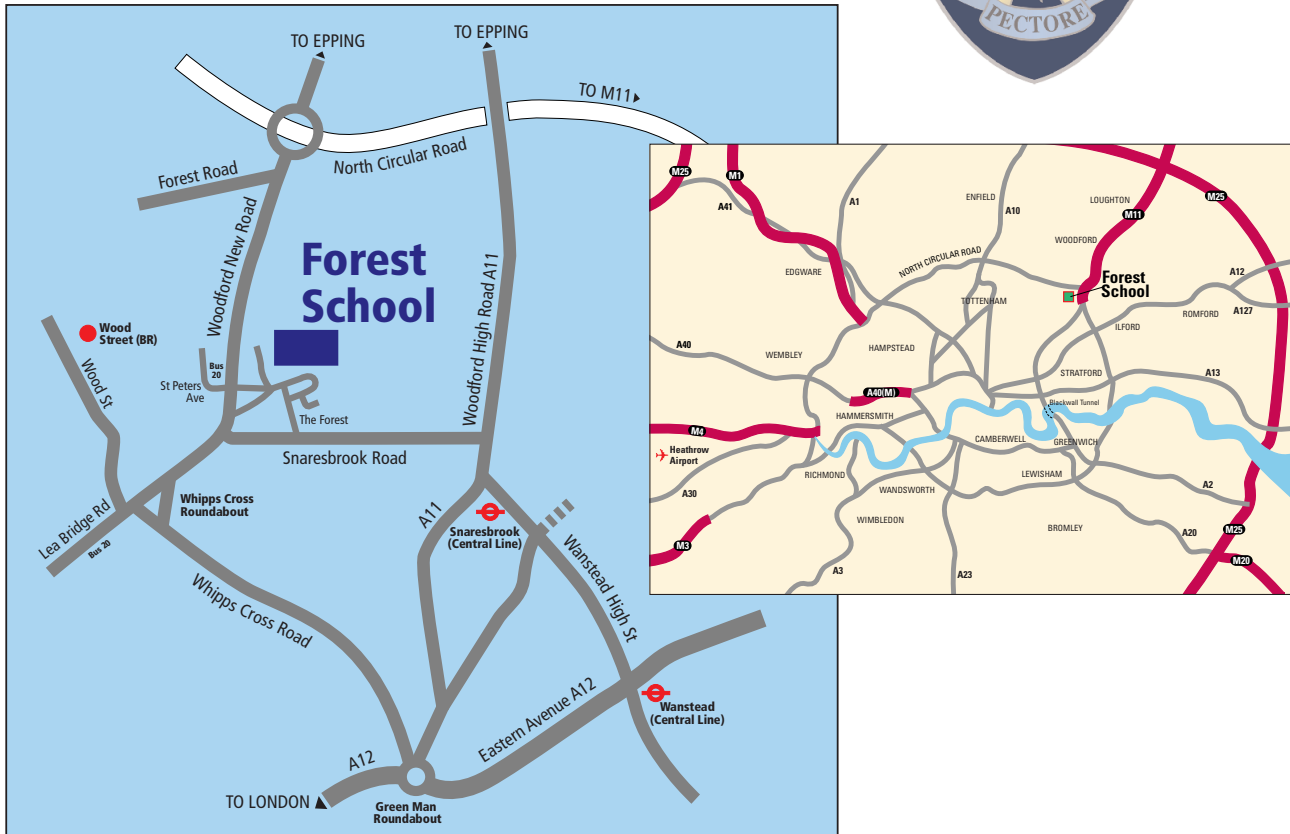

How to reach Forest School

FOREST SCHOOL

College Place,
Nr. Snaresbrook
London E17 3PY
Telephone: 020 8520 1744
Facsimile: 020 8520 3656
www.forest.org.uk

BY RAIL

WAGN from Liverpool Street Station (Chingford Line) to Wood Street Station then by taxi.

Central Line to Snaresbrook Station, 10 minutes walk or by taxi.

Victoria Line to Walthamstow Central Station then by taxi or 20 bus (Loughton).

BY CAR

M11

Leave the M11 on the right hand fork at the end of the motorway signposted "North Circular Road, A406 West" which joins the A406. Keep to the left hand lane and leave at the first exit (Waterworks roundabout) then follow the A104 (Woodford New Road) signposted Leytonstone. Take first turn left (just past the zebra crossing) into Oakhurst Gardens which leads to the school gate. (End of motorway is less than 5 minutes from school)

North Circular

East or West bound. Leave North Circular Road by Waterworks roundabout signposted for Woodford and Epping. Follow A104 (Woodford New Road) signposted Leytonstone, take the first left into Oakhurst Gardens which leads to the school gate.

M25

Clockwise and anti-clockwise. Leave the M25 at Junction 27 to join the M11 (London North East) - follow the directions as listed for M11.

Central London

Follow the A11 (Newmarket) until the Green Man Roundabout (North of Leytonstone). Take the exit signposted Woodford. At second set of traffic lights (by 'The Eagle' Carvery) turn left into Snaresbrook Road. Take second turn right into 'The Forest' which leads to the school gate.