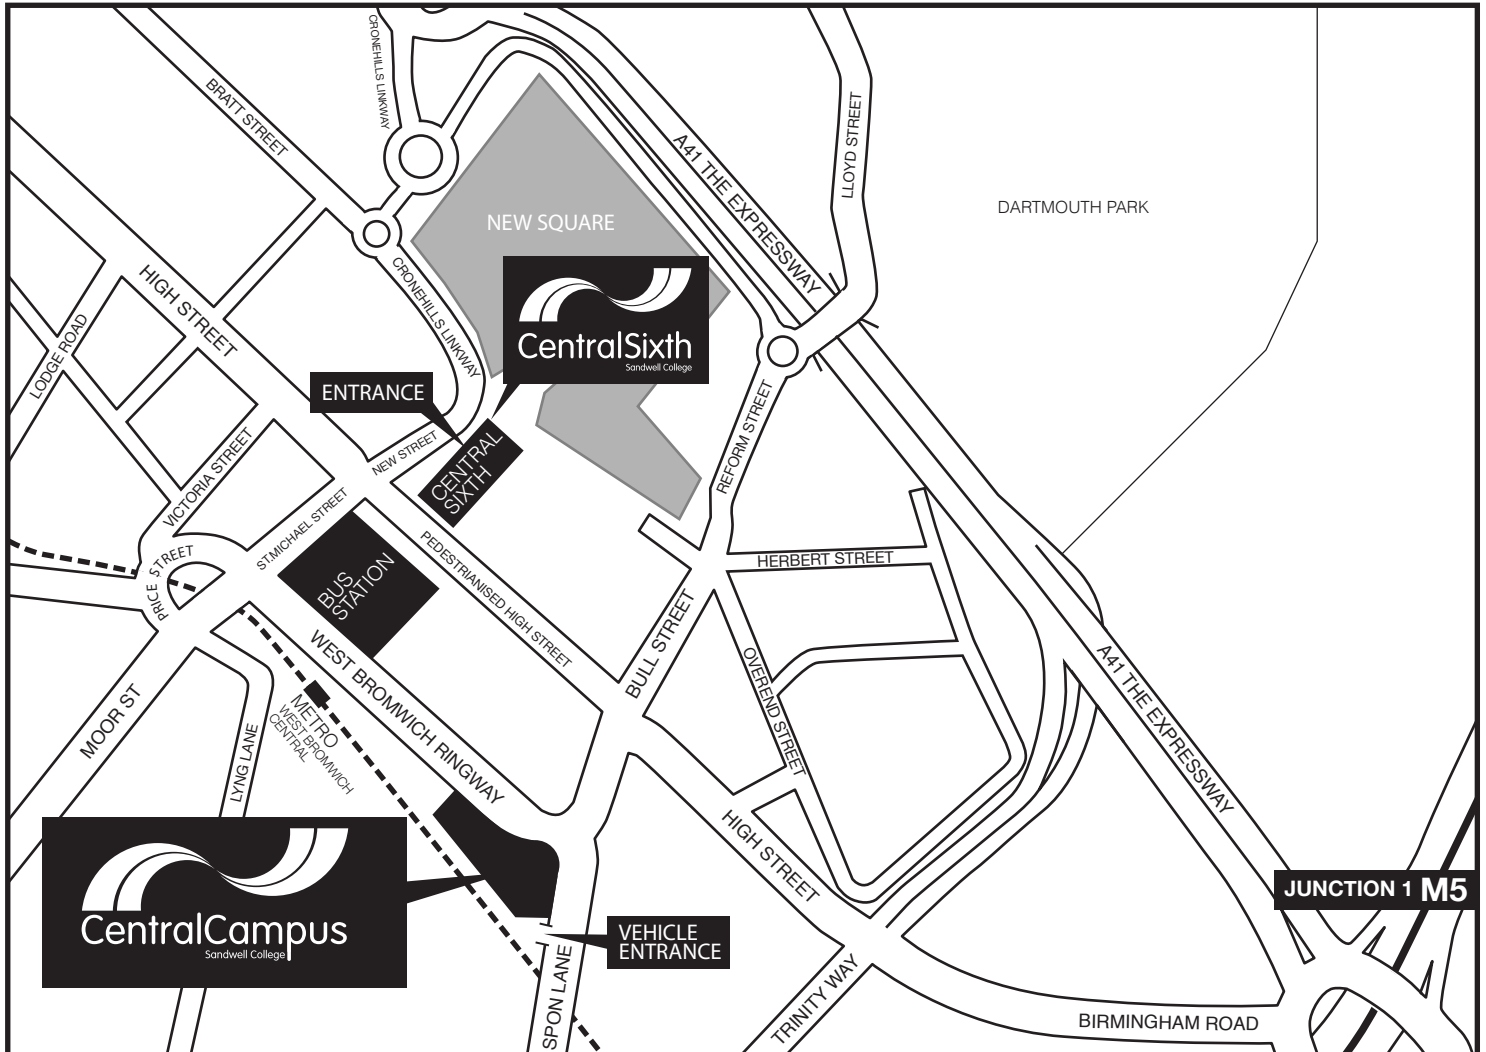

Central Campus  
1, Spon Lane,  
West Bromwich  
B70 6AW

Central Sixth  
New Street,  
West Bromwich  
B70 7PG

### By Metro

West Bromwich Central tram station is right next to Central Campus, making Birmingham City Centre or Wolverhampton easily accessible by Metro. Trams stop frequently throughout the day.

For more information visit [www.nxbus.co.uk/the-metro](http://www.nxbus.co.uk/the-metro)

### By Train

Sandwell & Dudley Station in Bromford Lane, West Bromwich, is just five minutes away from Central Campus by bus or taxi. Connecting buses to West Bromwich bus station regularly pass the station entrance.

### By Car

From North and South: Leave at M5 (J1).

From East: M6 (J8) to M5. Leave at M5 (J1).

From Junction 1 follow the signs to West Bromwich town centre. Continue straight to the end of High Street and turn left past the Premier Inn hotel. As you approach the traffic lights, Central Campus is directly opposite, on the corner of Spon Lane. A number of pay and display car parks are located near the college. Visitor parking is limited so must be prearranged.