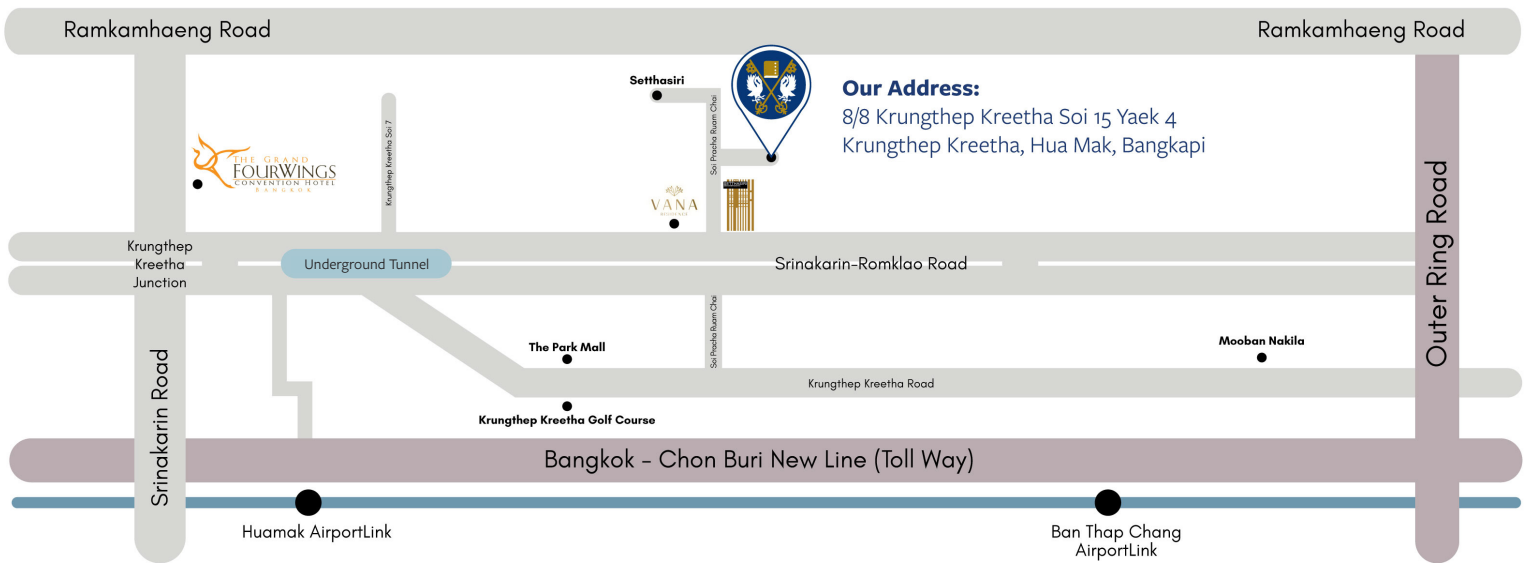

BRIGHTON COLLEGE

INTERNATIONAL SCHOOL BANGKOK

8/8 Krunghthep Kreetha Soi 15 Yaek 4
Krunghthep Kreetha, Hua Mak, Bangkok

T: +66 (0) 2-136-7898
www.brightoncollege.ac.th

BRIGHTON COLLEGE BANGKOK
A member of Brighton College family of schools