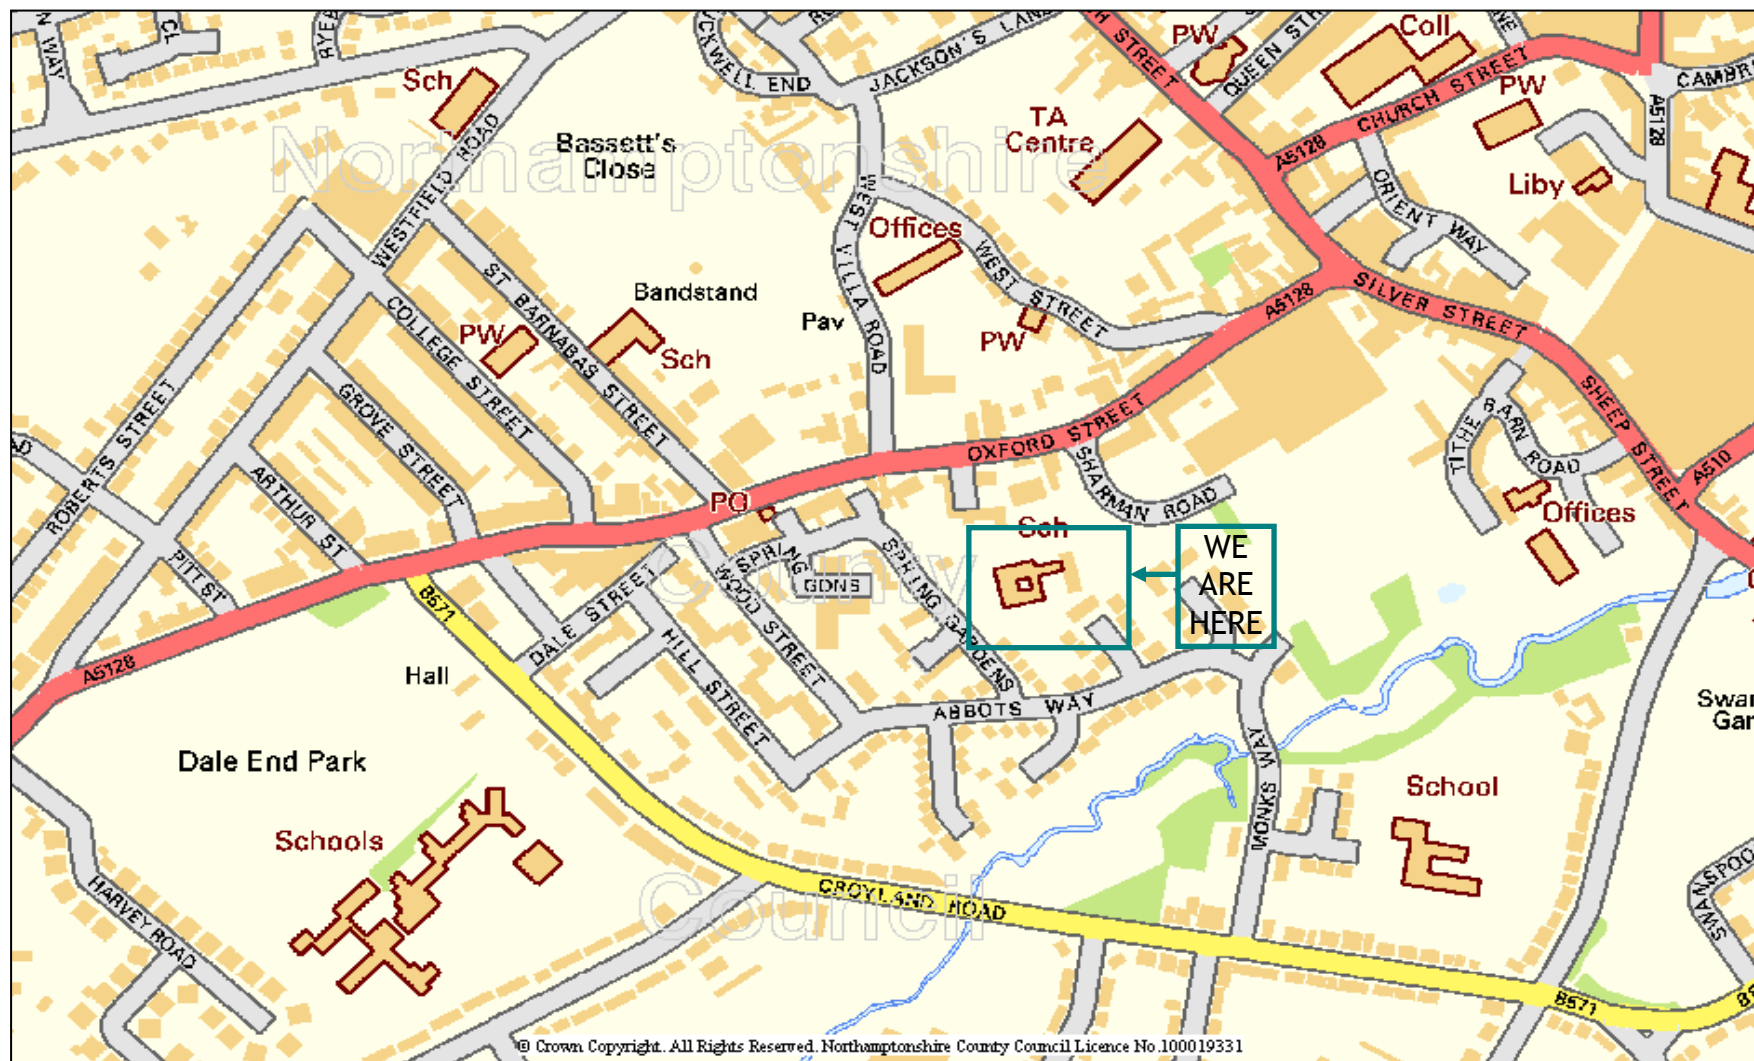

© Crown Copyright. All Rights Reserved. Northamptonshire County Council Licence No.100019331